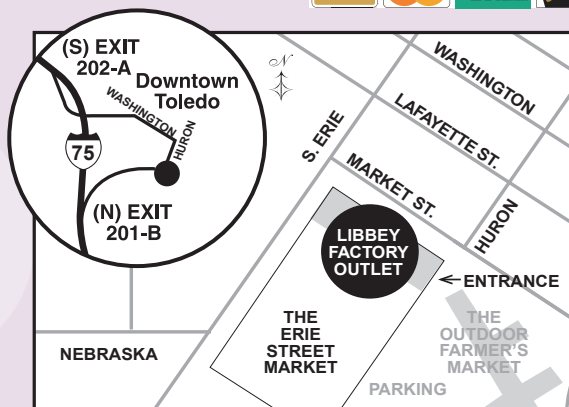

Libbey®

America's Glassmaker™

Libbey Factory Outlet Store

Location:

Erie Street Market
205 S. Erie St.
Toledo, Ohio 43604
(419) 254-5000
(888) 794-8469

Store Hours:

Monday - Friday
9:30 a.m. - 5:30 p.m.
Saturday 8 a.m. - 5 p.m.
Sunday 10 a.m. - 5 p.m.

Personal Checks
Gift Certificates Available
Shipping Available

Bus Tours and
Senior Groups are
always welcome

For group arrangements
contact store manager at
(419) 254-5000 or write:

Libbey Glass Outlet
205 S. Erie St.

Toledo, Ohio 43604

e-mail: tolstore@libbey.com

15% OFF
your next purchase
with this coupon.

Libbey®

**FACTORY
OUTLET**

Join Our Birthday Club & Loyalty Program

Name _____ Zip _____

Email _____